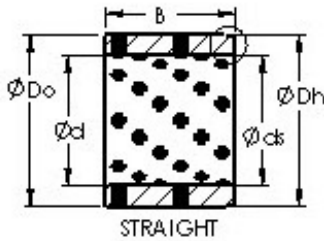

AST AST650 223220 AST Bearing

Bearing No. AST650 223220

Bore Diameter	22 mm
Outer Diameter	32 mm
Bearing Type	straight
Shaft Dia., Nominal (d)	22.0000
Housing Bore Dia. (Dh) - 32 +0.025 / -0	32 +0.025 / 0
Bearing Outside Diameter, Nominal (Do)	32.000
Bearing Outside Diameter Tolerance (Do tol.)	32 +0.025 / +0.009
Bearing Bore after Mounting (di)	22 +0.041 / +0.020
Bearing Length, Nominal (B)	20.000
Bearing Length Tolerance (B tol.) - -0.10 / -0.30	0.10 / 0.30
OD Chamfer Length (Co)	2.000
ID Chamfer Angle (B deg.)	15
ID Chamfer Length (Ci)	1.200
Material	Cast bronze with solid lubricant inserts.