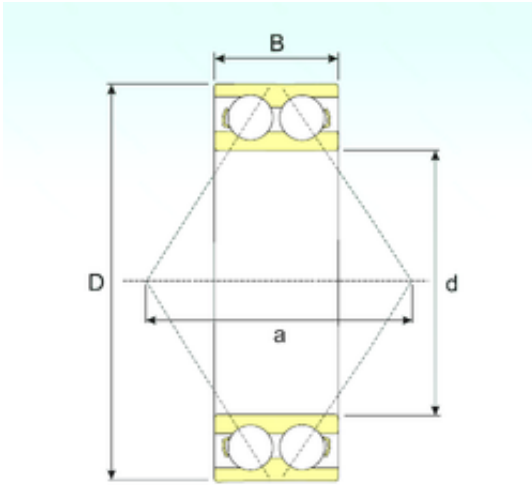

DAF Mechanical & Electrical Equipment C...

30 mm x 72 mm x 30,2 mm 30 mm x 72 mm x
30,2 mm CYSD 5306 CYSD Bearing

Bearing No. 5306

Size	30x72x30.2 mm
Bore Diameter	30 mm
Outer Diameter	72 mm
Width	30,2 mm
d	30 mm
D	72 mm
B	30,2 mm
C	30,2 mm
r min.	1,1 mm
Weight	0,51 Kg
Basic dynamic load rating (C)	41 kN
Basic static load rating (C0)	28,5 kN
(Grease) Lubrication Speed	5800 r/min

5306 Bearing 2D drawings and 3D CAD models