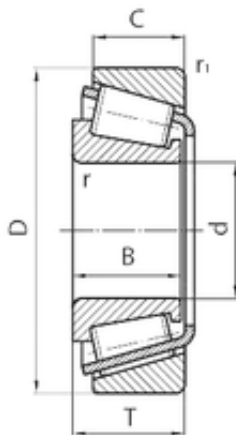

## DAF Mechanical & Electrical Equipment C...

75 mm x 130 mm x 41 mm 75 mm x 130 mm x 41 mm CYSD 33215 CYSD Bearing

Bearing No. 33215

Size	75x130x41 mm
Bore Diameter	75 mm
Outer Diameter	130 mm
Width	41 mm
d	75 mm
D	130 mm
T	41 mm
B	41 mm
C	31 mm
Weight	2,17 Kg
Basic dynamic load rating (C)	208 kN
Basic static load rating (C0)	300 kN
(Grease) Lubrication Speed	2800 r/min

33215 Bearing 2D drawings and 3D CAD models